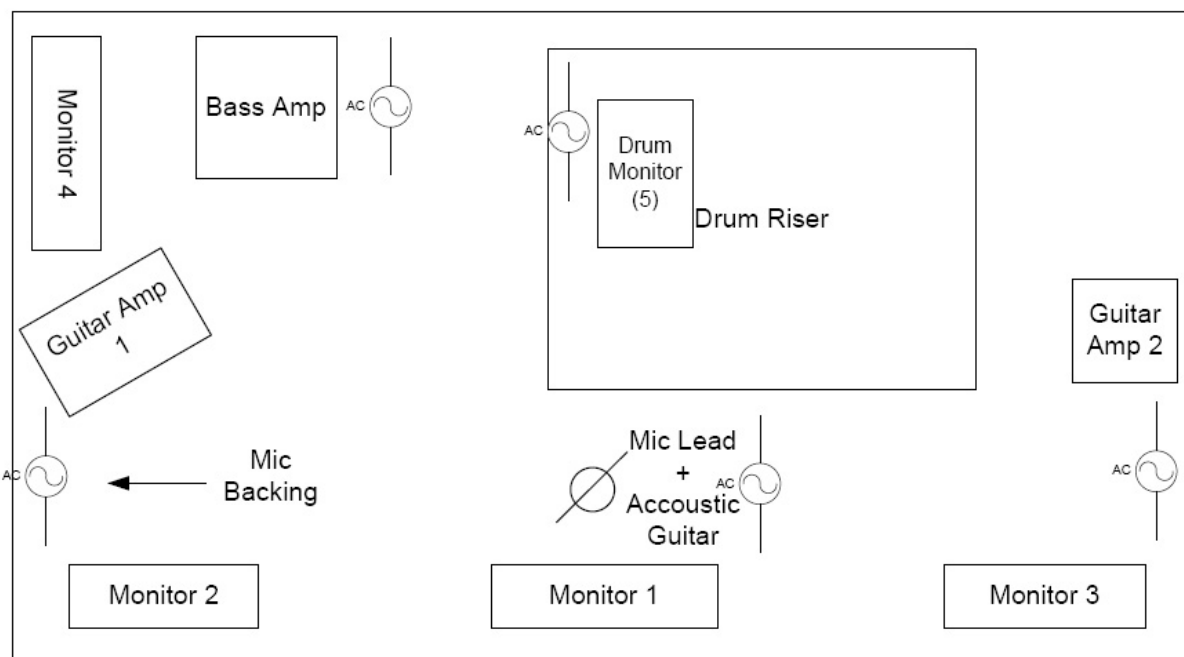

Stageplan NERVEUS

Monitoring:

- Monitor 1 : lead vocals, akoestische gitaar, backing vocals
- Monitor 2 : backing vocals, gitaar 1, lead vocals
- Monitor 3 : gitaar 2
- Monitor 4 : bass, kick, snare, gitaar 2, vocals
- Monitor 5 (drum) : drumfill, lead vocals, backing vocals, bass, gitaar 2

Inputlist:

Kanaal	Instrument	Microfoon	Effects	Sub-Group
1	Kick	Beta 52	Gate	Sub 1 en 2
2	Snare top	SM 57	Gate	Sub 1 en 2
3	Snare bottom	SM 57	Gate	Sub 1 en 2
4	Hi-Hat	C451 / SM81 / any condenser		Sub 1 en 2
5	Tom 1	SM 57 / Beta 98	Gate	Sub 1 en 2
6	Tom 2	SM 57 / Beta 98	Gate	Sub 1 en 2
7	Floortom	SM 57 / Beta 98	Gate	Sub 1 en 2
8	Overhead 1	C451 / SM81 / any condenser		Sub 1 en 2
9	Overhead 2	C451 / SM81 / any condenser		Sub 1 en 2
10	Bass DI	DI	Compressor	Sub 3 en 4
11	Bass MIC	MD421	Compressor	Sub 3 en 4
12	Gitaar 1	SM 57		
13	Gitaar 2	SM 57		
14	Akoestische Gitaar	DI	Compressor	
15	Backing Vocals	SM 58	Compressor	
16	Lead Vocals	Wireless SM58 , Sennheiser or equivalent	Compressor	
17	Return Multi-FX			
18	Return Delay			
19	CD-player			
20	Talkback			